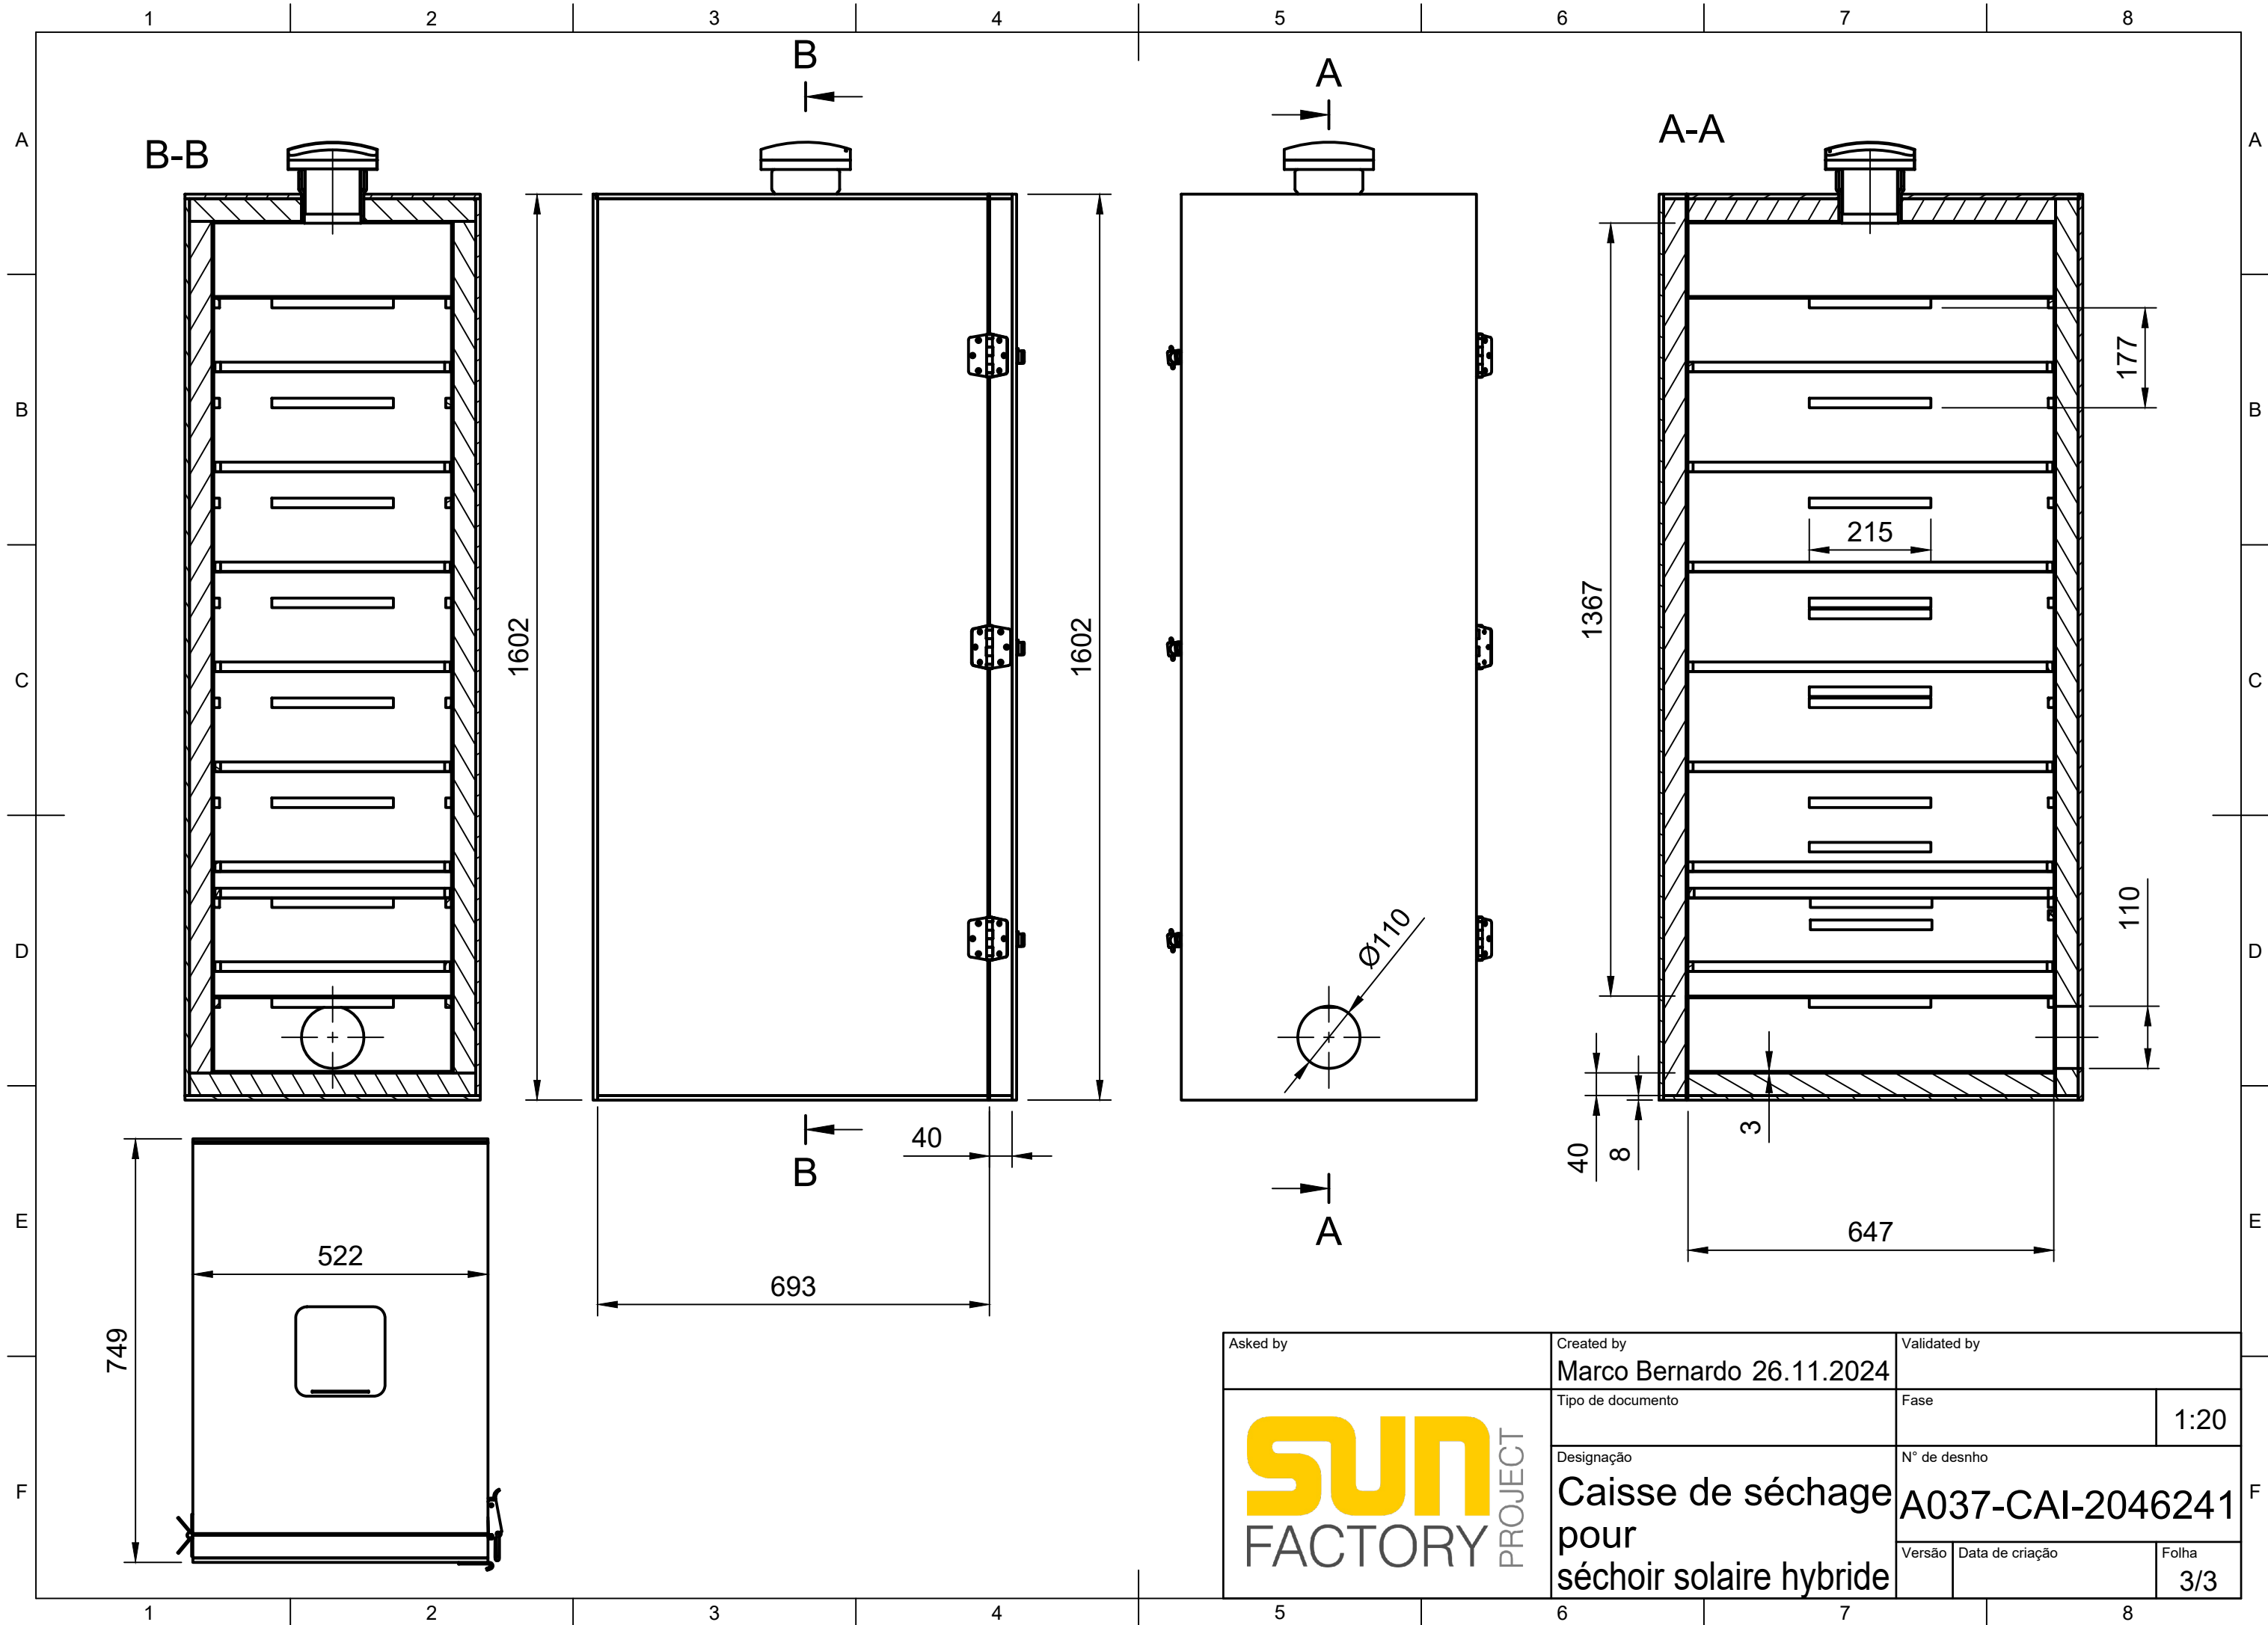

Asked by	Created by Marco Bernardo 26.11.2024	Validated by	
	Tipo de documento	Fase	1:20
	Designação Caisse de séchage pour séchoir solaire hybride	N° de desenho A037-CAI-2046241	
	Versão	Data de criação	Folha 3/3