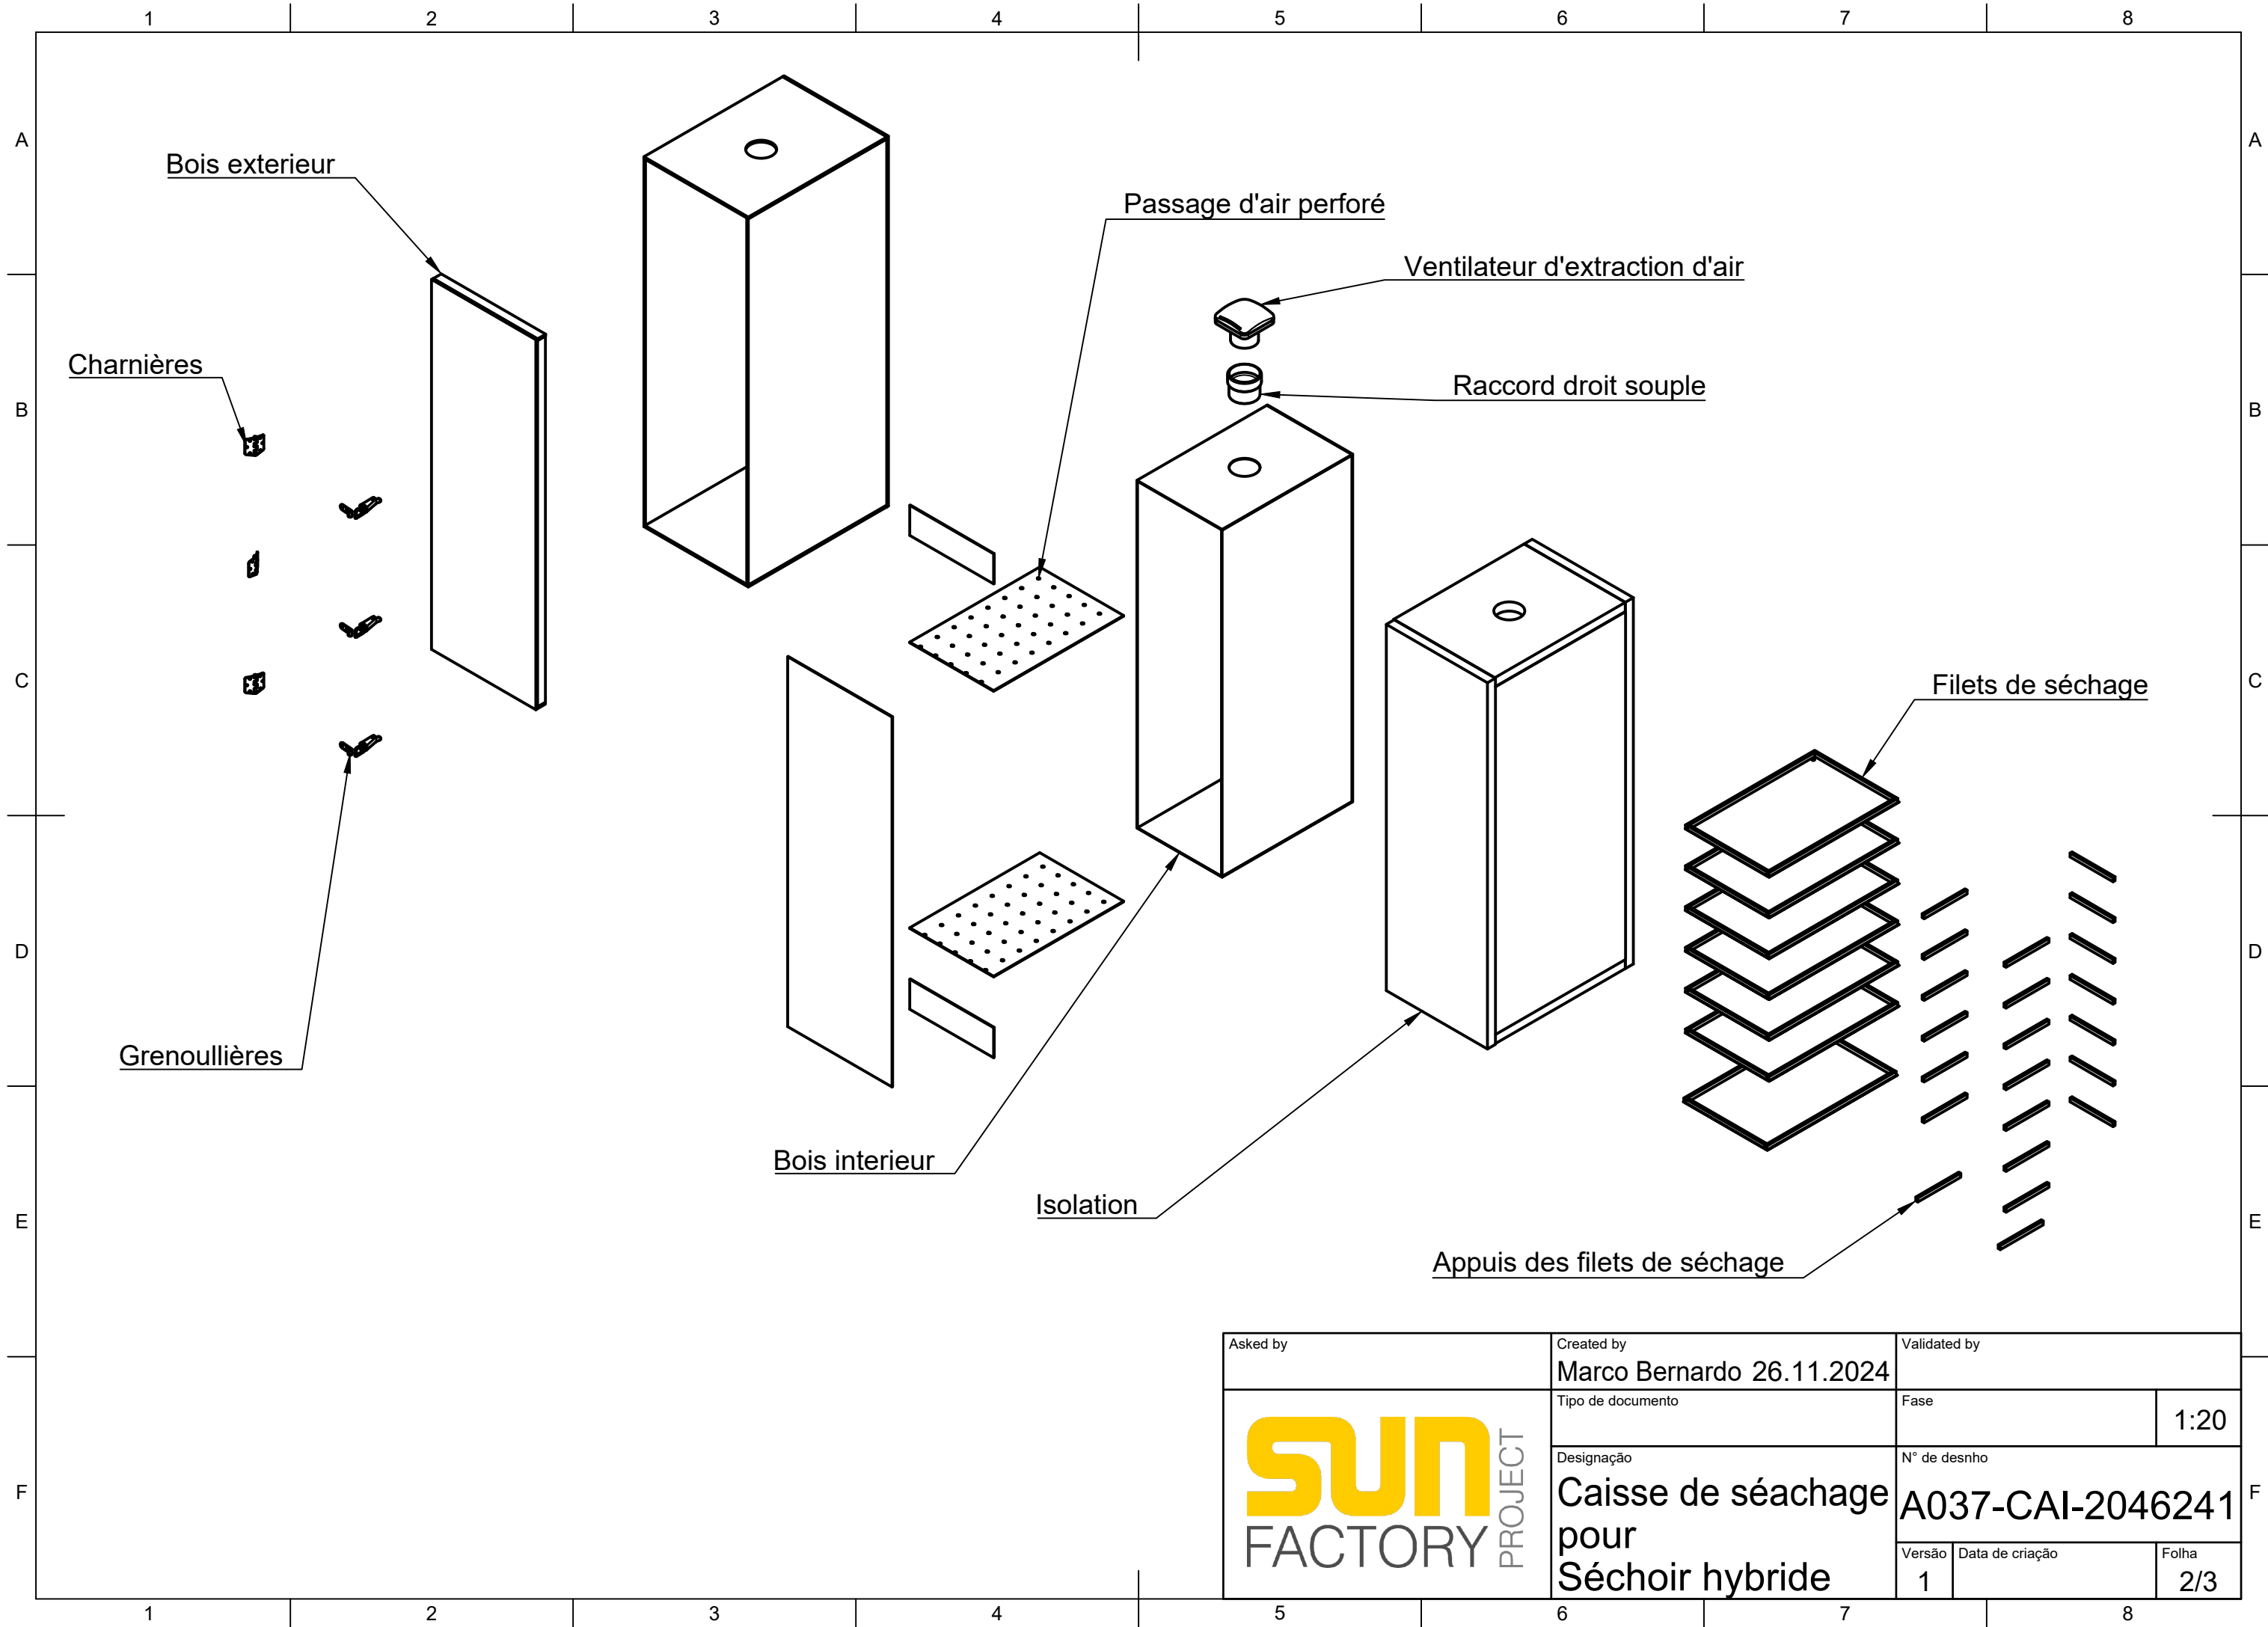

Parts List		
Item	Qty	Description
1	1	MDF 3mm 426x650mm
2	2	MDF 3mm 650x1500mm
3	1	MDF 3mm 426x650mm
4	1	MDF 3mm 426x1506mm
5	1	Isolation 40mm 506x653mm
6	2	Isolation 40mm 653x1506mm
7	1	Isolation 40mm 506x653mm
8	1	Isolation 40mm 506x1586mm
9	2	MDF 8mm 693x1586mm
10	1	MDF 8mm 522x693mm
11	1	MDF 8mm 522x696mm
12	1	MDF 8mm 522x1602mm
13	1	MDF 3mm 522x1602mm
14	1	Isolation 40mm 506x1586mm
15	2	MDF 8mm 40x522mm
16	2	MDF 8mm 40x1586mm
17	1	MDF 8mm 522x1602mm
18	3	Charnière inoxidable
19	3	Grenouillère
20	24	Liste 10x17mm x 215mm
21	16	Liste 10x17mm x 646mm
22	16	Liste 10x17mm x 396mm
23	8	Grillage métallique 420x650mm
24	2	MDF 3mm perforé 420x650mm
25	2	MDF 3mm 130x420mm
26	1	Raccord droit souple 110 mm
27	1	Ventilateur d'extraction 110mm

Asked by	Created by Marco Bernardo 26.11.2024	Validated by	
	Tipo de documento	Fase	1:20
	Designação CAISSE DE SECHAGE pour Séchoir solaire hybride	N° de desno A037-CAI-2046241	
	Versão 2.0	Data de criação	Folha 1/3